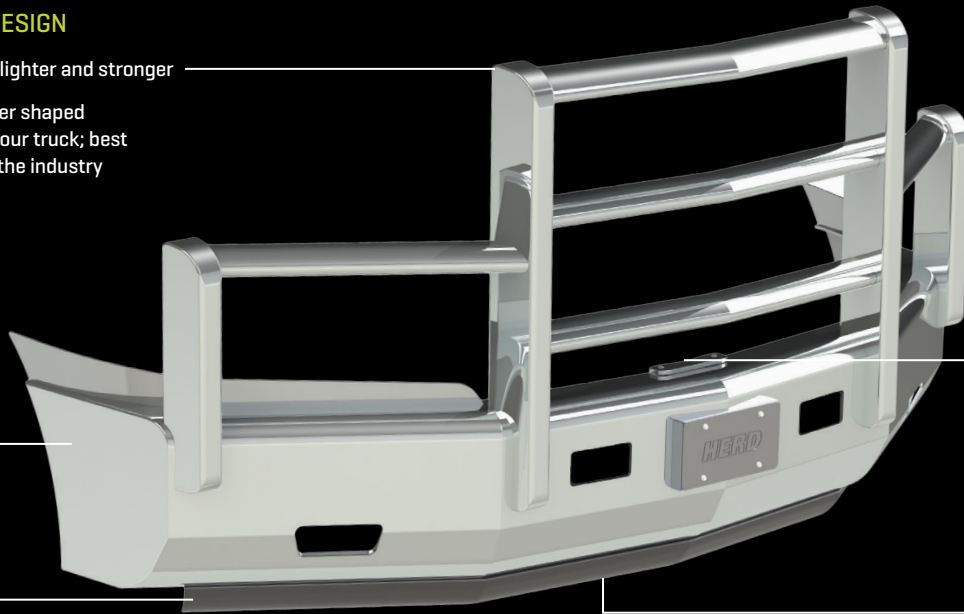

AeroPLUS INNOVATION THAT DRIVES RESULTS

ADVANCED DESIGN

Tapered shape; lighter and stronger

Laser cut bumper shaped exclusively for your truck; best fit and finish in the industry

AIR DAM

Reduces drag; conserves fuel

SLAM LATCH

Improved mechanism; engine access quick and easy

LIFT ASSIST

Lift weight as little as 13 lbs

ACCESSORIES

SIGNAL LIGHTS

Modern, quick & easy to install

RADAR SHIELDS

Custom-cut polymer shield

BOLT-ON LIGHT TABS

Stylish bolt-on brackets; position where you want

DRIVING LIGHT CUTOUT COVERS

Shaped to match bumper; brackets included

PROTECTION THAT WORKS WITH YOUR TRUCK

Your new truck is more than a heavy hauler; it is a complex, aerodynamic vehicle intended to make you money. The AeroPLUS was designed to be lighter and stronger than all previous HERD models providing superior protection for your vehicle's vital systems. The AeroPLUS is the best product we have ever made and is a reflection of our appreciation for the advancement in vehicle design and our commitment to your ROI.

Ask your dealer about
limited time introductory offer

888.543.4373 sales@herd.com HERD.com