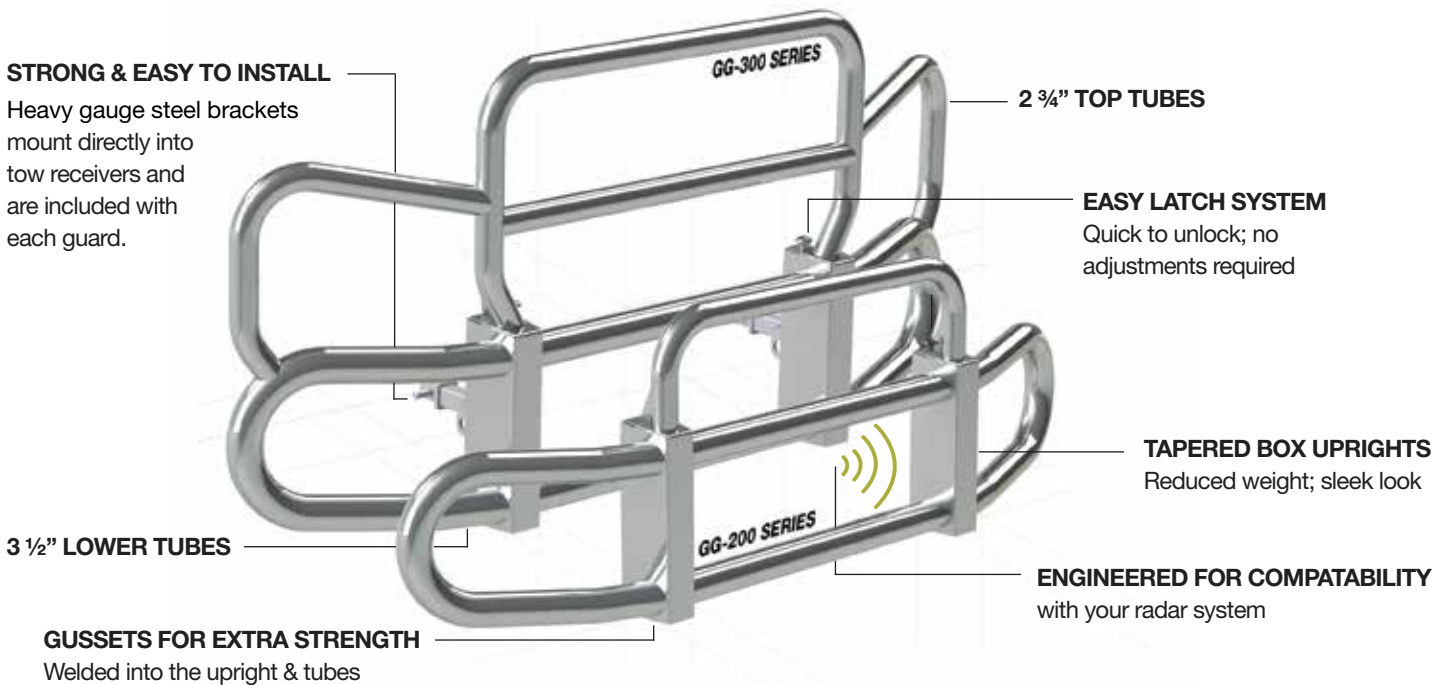

GG-200 and 300 Series

Protect your factory bumper and lower portion of your grill with our premium 200-series. For headlight and full grill coverage, the 300-series delivers optimum protection. HERD's complete line of stainless guards are designed to complement your truck's design and provide the best fit and finish in the industry. Better fit = Better protection.