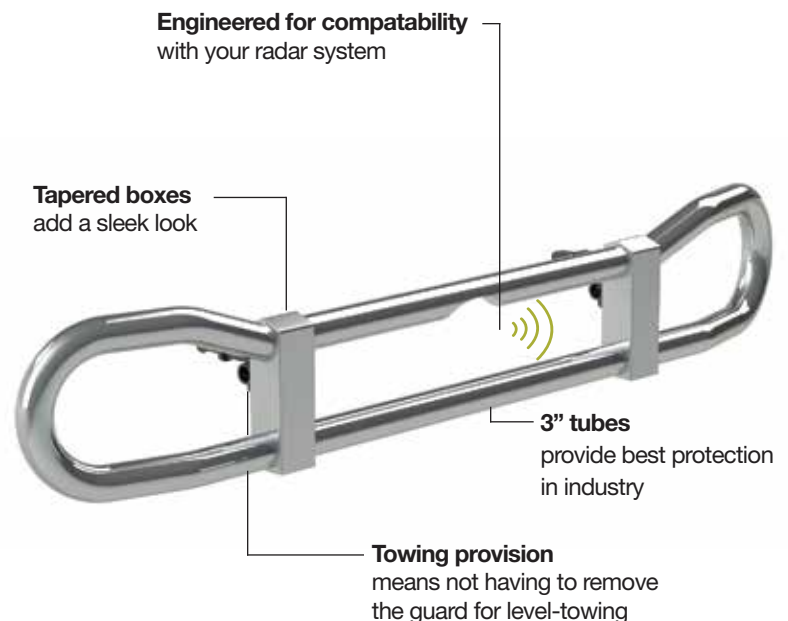

**STANDARD ON ALL
STAINLESS GUARDS**