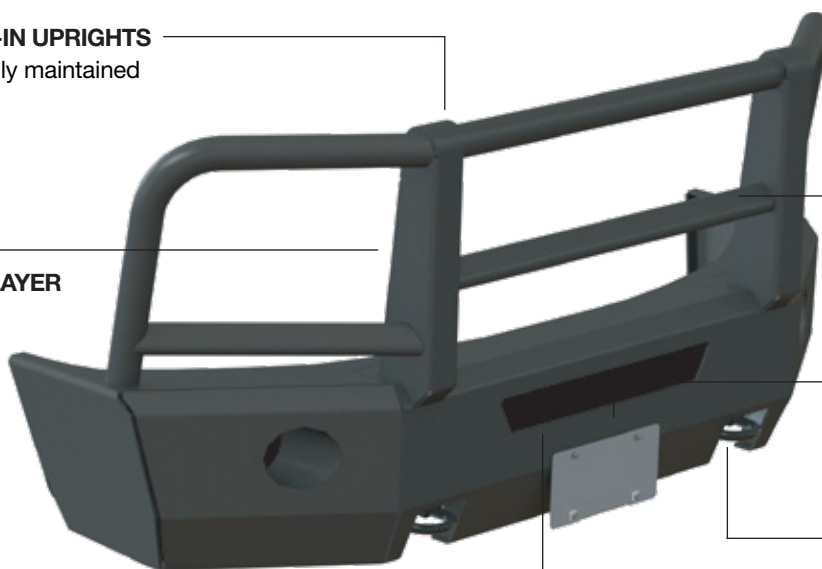

AIRFLOW CUTOUTS

On specific models as required

RIGHT-SIZED TUBES

2.5" tube throughout for optimum strength

OVAL TUBE

Additional lighting provisions

LICENSE PLATE MOUNTING BRACKET

Standard on every guard

ACCESS TO FACTORY TOW HOOK

Towing Provision

AEROLT PLUS AVAILABLE OPTIONS

Polished Aluminum

Parking Sensor Cutouts

OEM Light Cutouts

Signal Lights