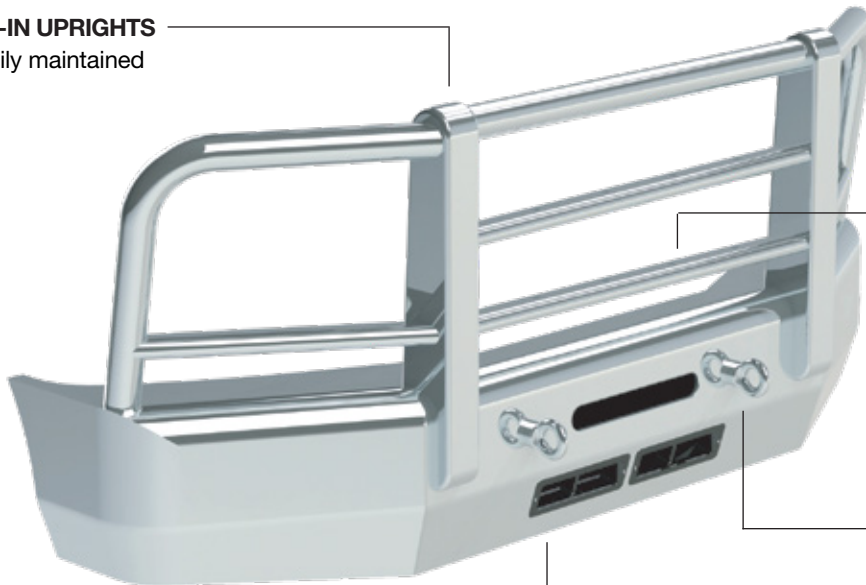

**AEROLT
AVAILABLE
OPTIONS**

*All Pickup Guards come with a 1 year factory warranty. Product may not be exactly as shown. Polyurea coating not available for AeroLT Series.